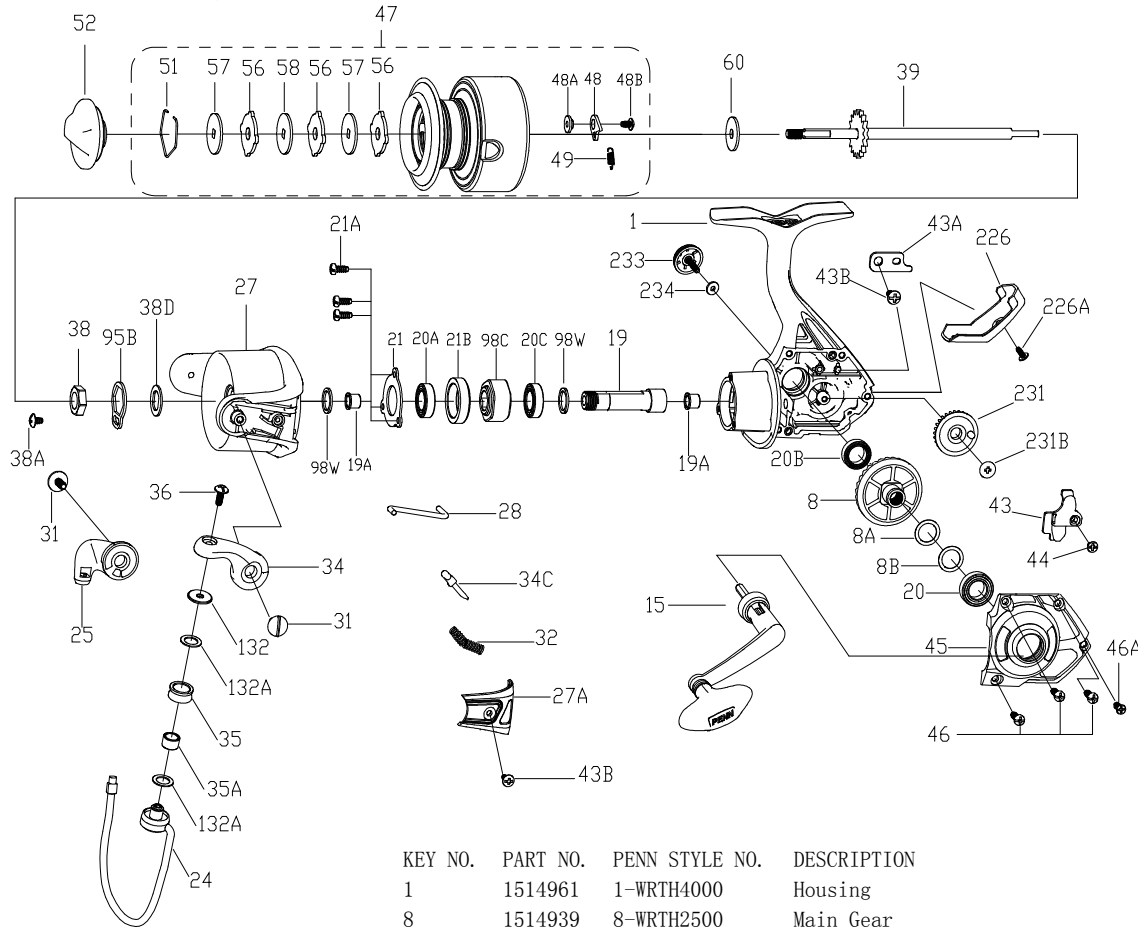

PARTS LIST FOR MODEL AS WRTH4000

KEY NO.	PART NO.	PENN STYLE NO.	DESCRIPTION
24	1514962	24-WRTH4000	Bail Wire
25	1514953	25-WRTH3000	Bail Holder
27	1514963	27-WRTH4000	Rotor
27A	1308060	27A-CFT4000	Bail Pivot Cover
28	1308062	28-CFT4000	Trip Lever
31	1308063	31-CFT3000	Bail Arm Screw(2 req)
32	1191586	32-3000SG	Bail Spring
34	1308064	34-CFT3000	Bail Arm
34C	1308065	34C-CFT3000	Pivot Arm
35	1308066	35-CFT3000	Line Roller
35A	1308067	35A-CFT3000	Line Roller Bushing
36	1191699	36-3000SG	Bail Stud Screw
38	1203994	38-3000PUR	Rotor Nut
38A	1308069	38A-CFT3000	Rotor Locking Plate Screw
38D	1308070	38D-CFT3000	Rotor Nut Washer
39	1514964	39-WRTH4000	Main Shaft Assembly
43	1485219	43-PURIII3000	Crosswind Block
43A	1191818	43A-3000SG	Crosswind Block Plate
43B	1203997	43B-3000PUR	Screw(2 req)
44	1191843	44-3000SG	Crosswind Block Screw
45	1514956	45-WRTH3000	Housing Cover
46	1485201	46-PURIII3000	Housing Cover Screw (3 req)
46A	1485202	46A-PURIII3000	Housing Cover Screw
47	1514965	47-WRTH4000	Spool Assembly
48	1211604	48-3000SG	Click Tongue
48A	1214226	48A-3000SG	Click Tongue Washer
48B	1214189	48B-3000SG	Spool Click Screw
49	1211605	49-3000SG	Click Tongue Spring
51	1308078	51-CFT3000	Drag Retaining Ring
52	1514958	52-WRTH3000	Drag Knob Assembly
56	1192035	56-3000SG	Drag Washer (3 req)
57	1514959	57-WRTH3000	Keyed Washer (2 req)
58	1192052	58-3000SG	Eared Washer
60	1514960	60-WRTH3000	Thrust Washer
95B	1308081	95B-CFT3000	Rotor Locking Plate
98C	1192212	98C-3000SG	Clutch/Sleeve Assembly
98W	1204004	98W-3000PUR	Washer (2 req)
132	1192296	132-3000SG	Roller Washer
132A	1192302	132A-3000SG	Line Roller Washer (2 req)
226	1485215	226-PURIII3000	Rear Cover
226A	1485216	226A-PURIII3000	Rear Cover Screw
231	1485227	231-PURIII4000	Crosswind Gear
231B	1485218	231B-PURIII3000	Screw Crosswind Gear
233	1514949	233-WRTH2500	Lock Knob
234	1514950	234-WRTH2500	Lock Knob Washer